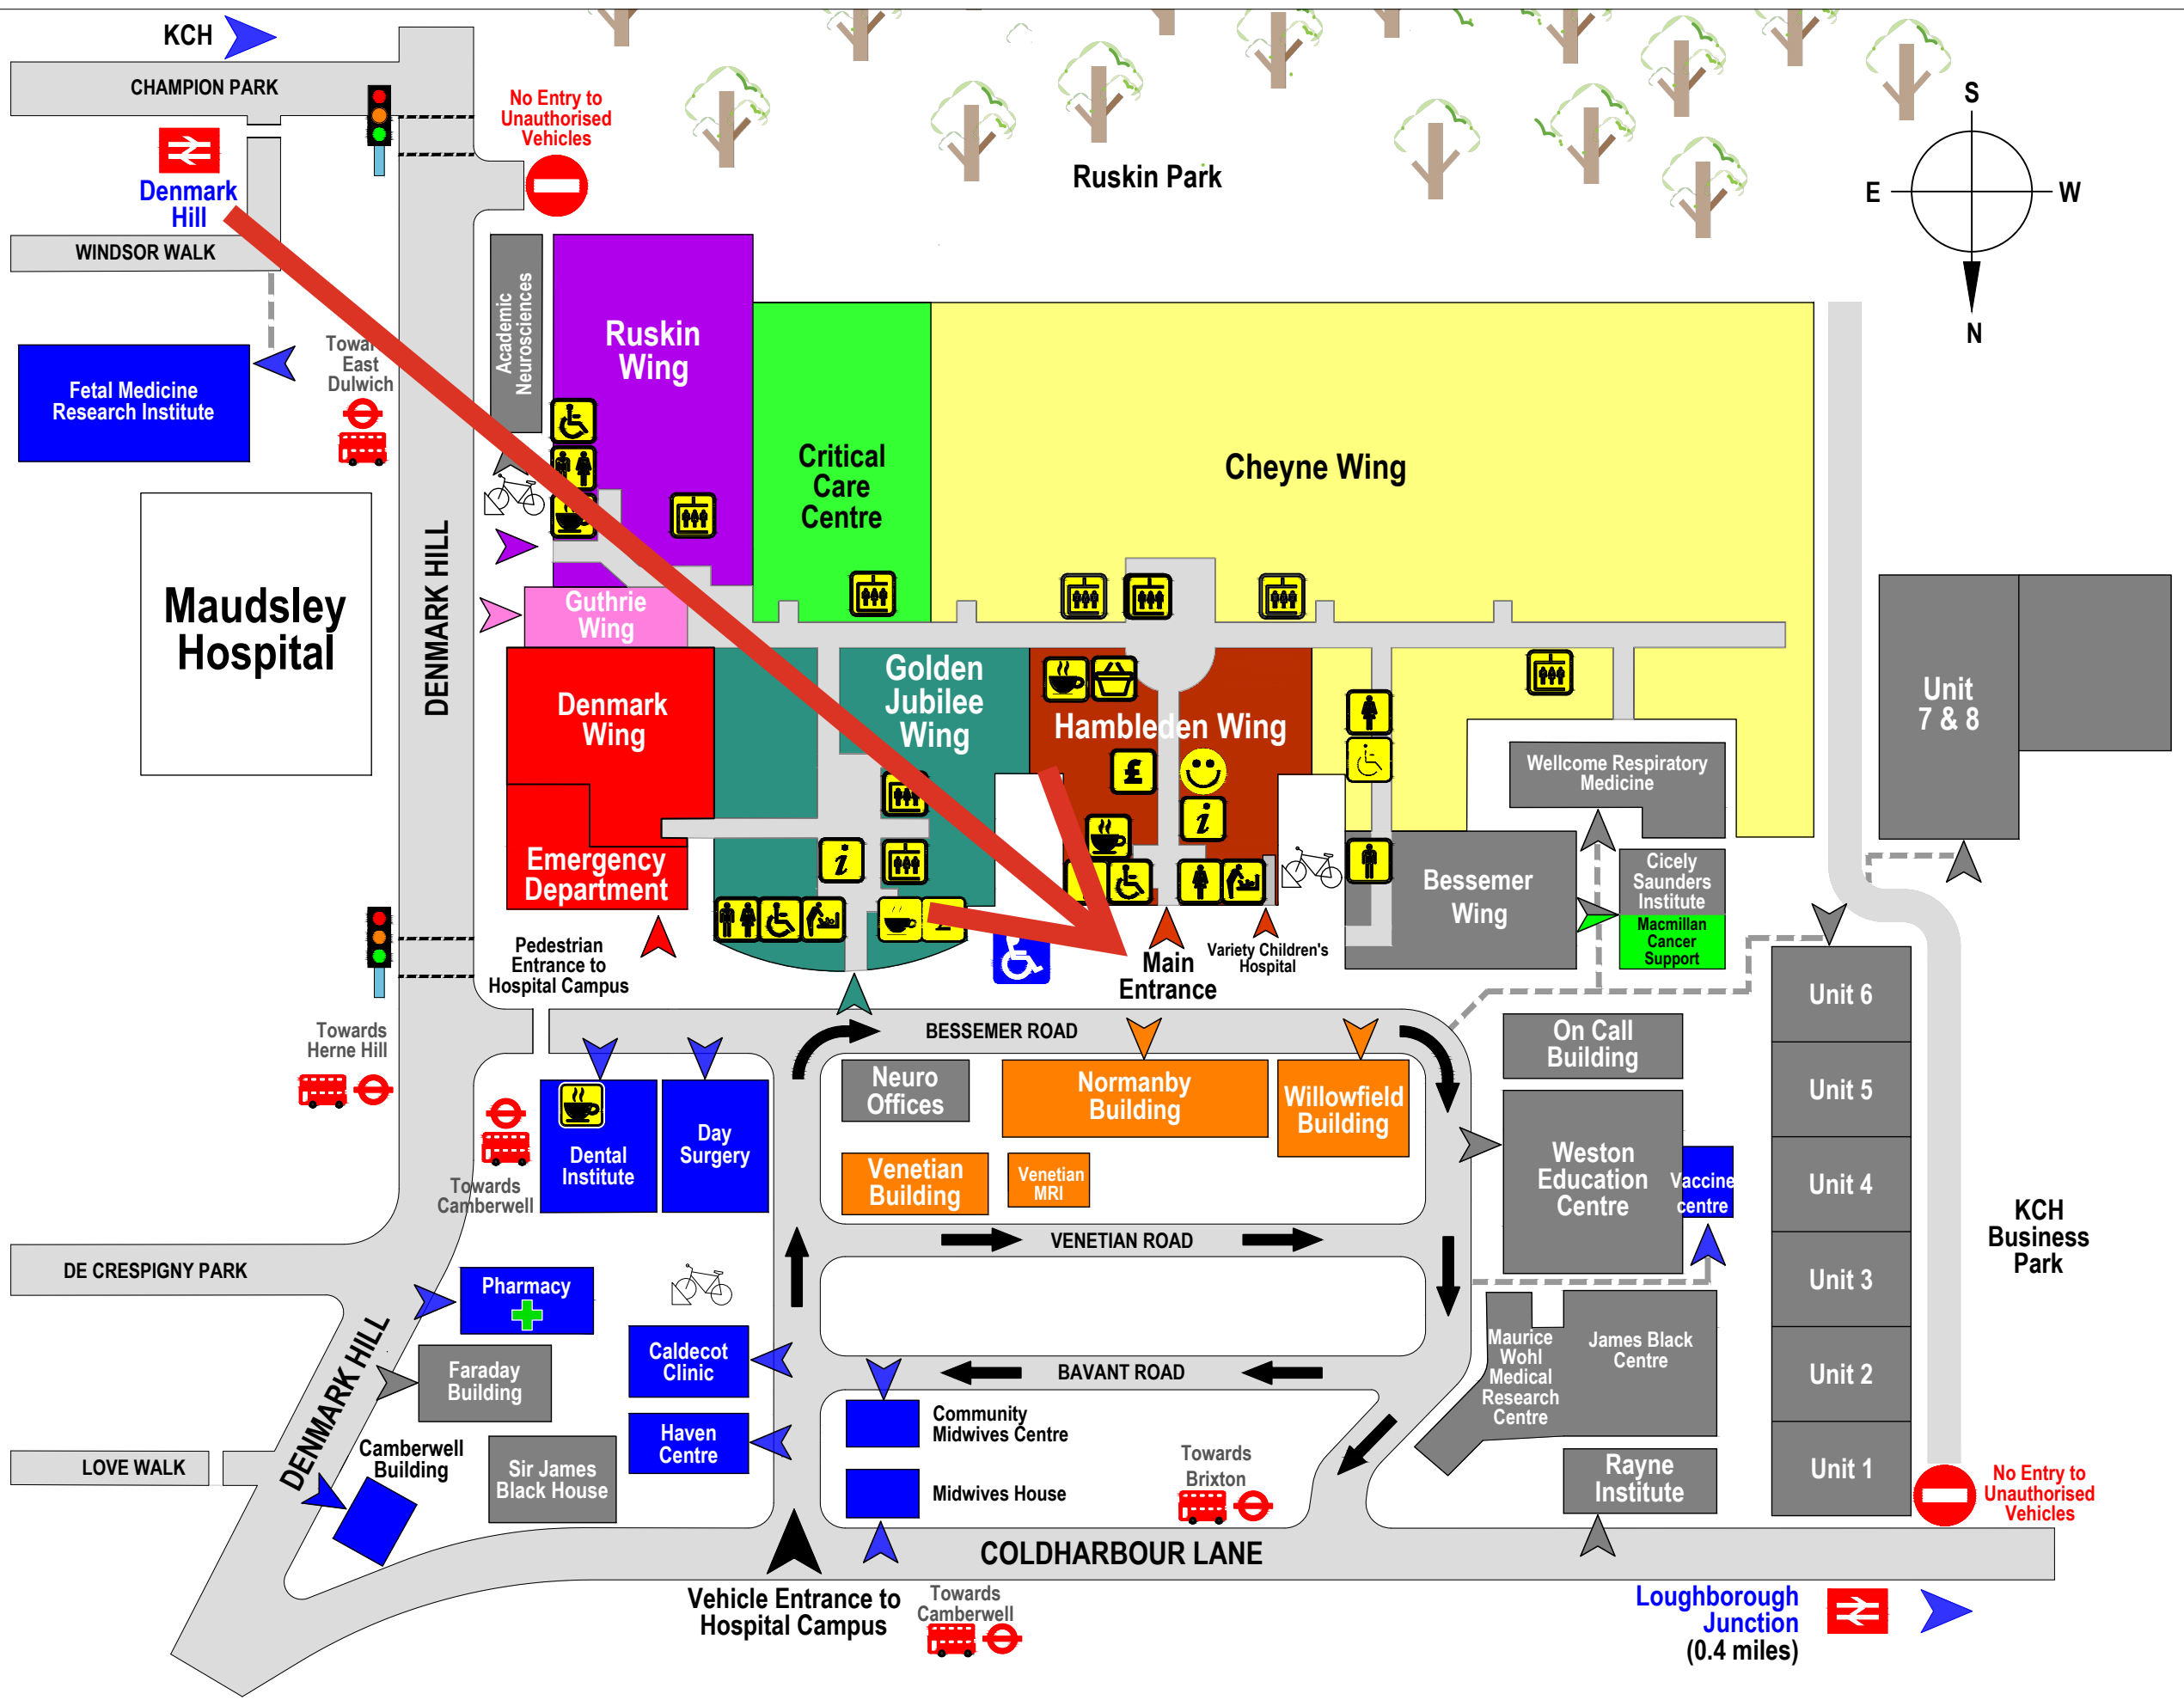

Welcome to King's College Hospital

King's College Hospital
NHS Foundation Trust

- Baby Changing Facility
- Coffee Shop
- Cash Machine
- Food Shop
- Information Desk
- Lift
- Patient Advice & Liaison
- Stairs
- WC - Accessible
- WC - Male Only
- WC - Female Only
- WC - Both
- Accessible Parking
- Bicycle Parking
- Bus Stop
- Entry Arrow